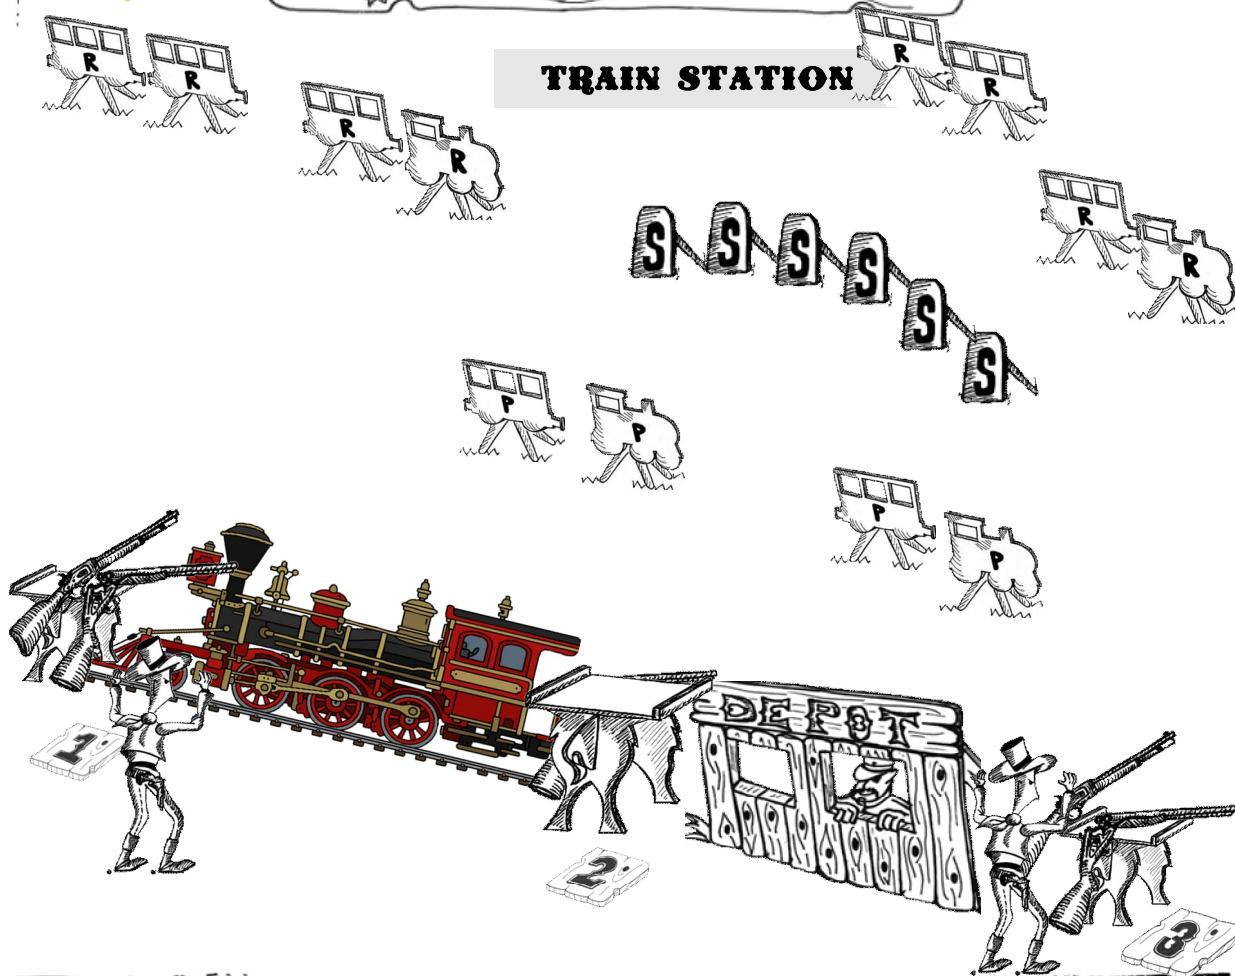

# STAGE 7

**BAY 7**  
COLBERT  
© VITIR

## TRAIN STATION

Revolvery/Revolvers 5+5, Puška/Rifle 10, Brokovnice/Shotgun 6+

**Standing:** Revolvers holstered, shotgun staged any where, rifle staged at position 1 or 3

**Starting:** At position 1 or 3, Hand behind head.

**Sequence:** 1-2/3-2. Rifle-Shotgun-Pistol. When ready say - Train is coming !!!!

After the beep:

Rifle From Position 1 or 3 engage R targets in Joe Teacher Sweep from either end.

Shotgun From position 2 engage six shotgun targets in any order.

Sekvence: Pozice 1-2/3-2, Puška-Brokovnice-Revolvery, zvolá - Vlak přijíždí !!!!

Po signálu:

**Puška** Z pozice 1 nebo 3 střílí na R terče stylem Joe Teacher Sweep zleva / zprava.

**Brokovnice** Z pozice 2 střílí brokové terče libovolně do padnutí.